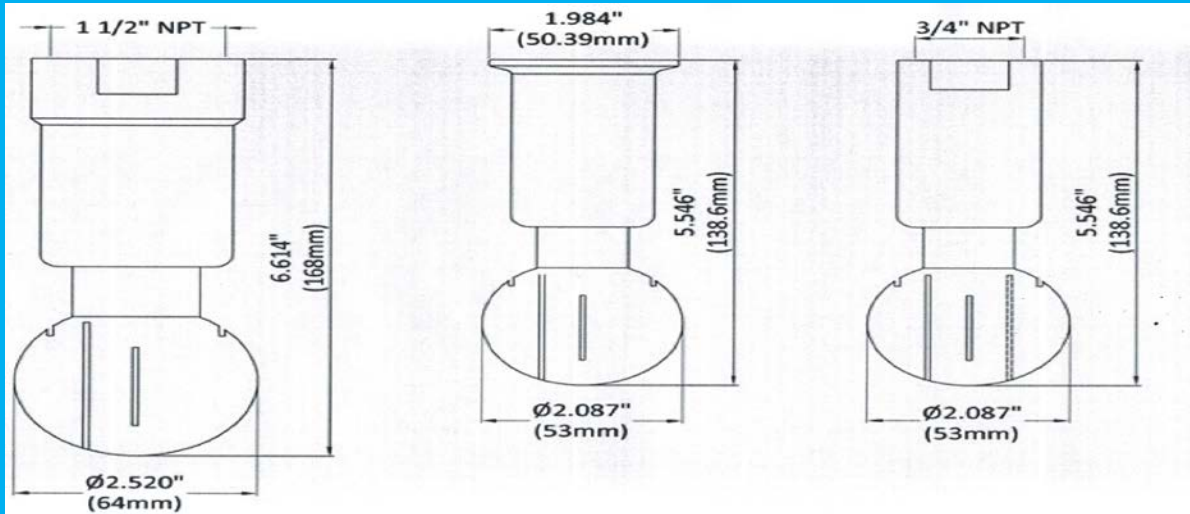

## T316L Rotating Spray Ball Dimensions

Tube OD Size	Connection	A	B
3/4"	NPT	3/4" NPT	5.460"
1.5"	NPT	1.5" NPT	5.460"
1.5"	Clamp	1.980"	5.460"

**"Rotating Spray Ball" PART NUMBER EXAMPLE WHEN ORDERING:**